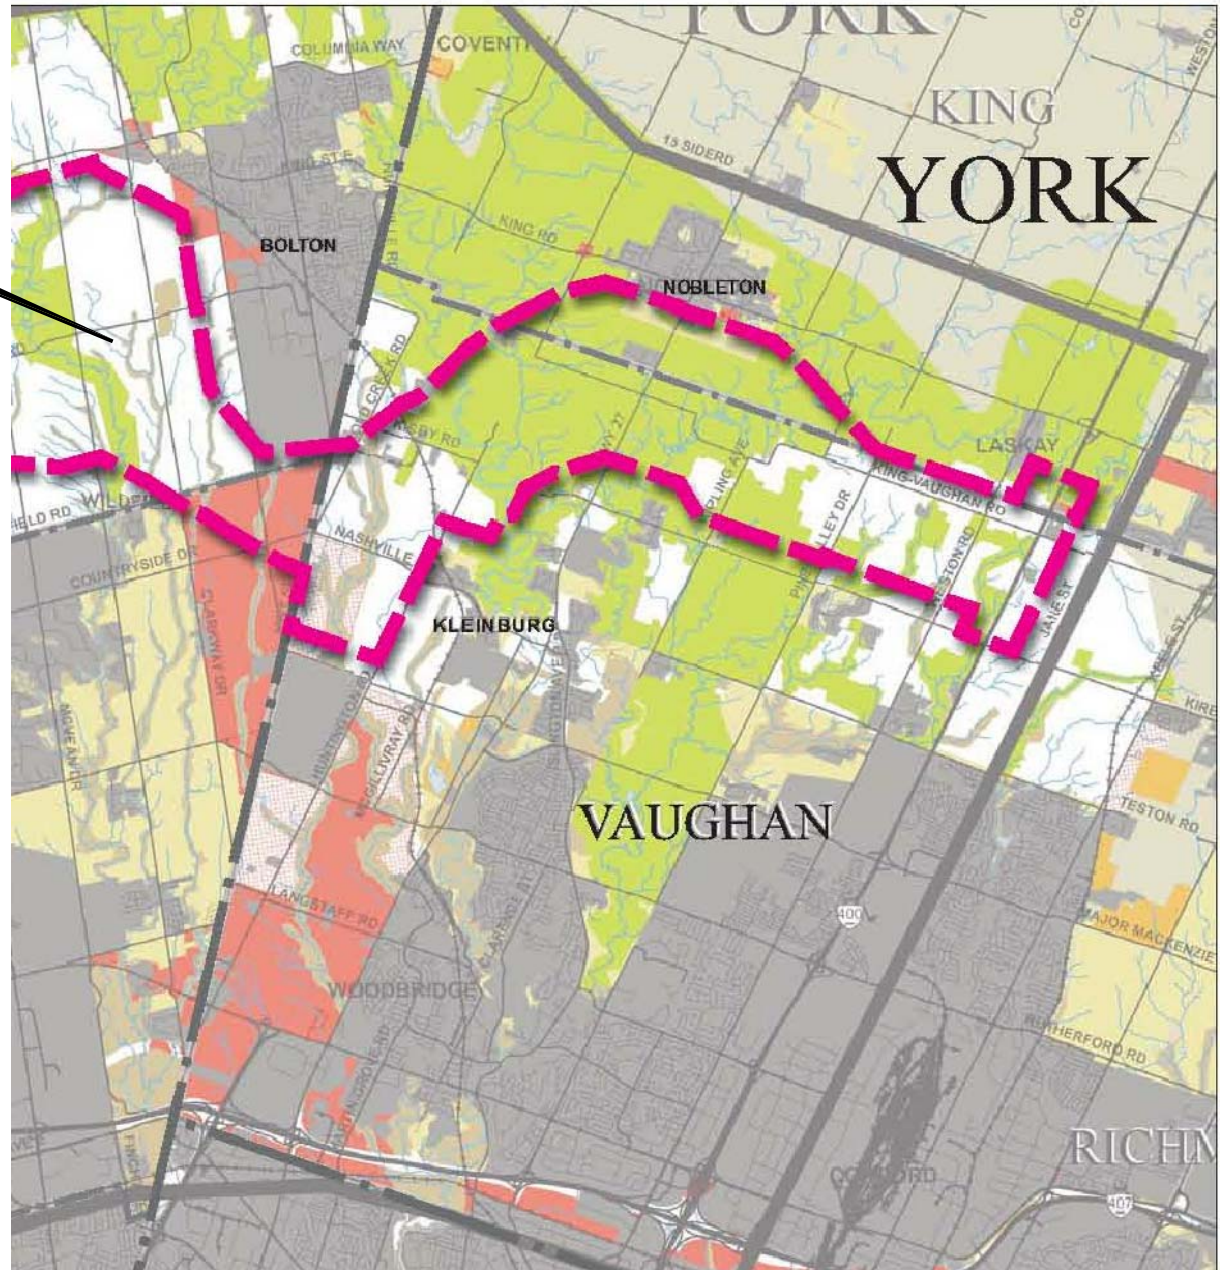

Preliminary
Route Planning
Study Area

GTA West Corridor
Preliminary Route Planning Study Area

Legend

Built-Up Area	Niagara Escarpment Plan
P/W Quarry	Oak Ridges Moraine
Designated Residential Area	Greenbelt - Protected Countryside
Designated Employment Area	Environmental Policy Area
Future Urban Area	Agricultural and Rural Area
	Preliminary Study Area

Note: Official Plan content is based on current available municipal plans from municipalities.

*GTA West Corridor -
Preliminary Route Planning
Study Area*

Attachment

FILE:
25.1

3

DATE:
September 13, 2011